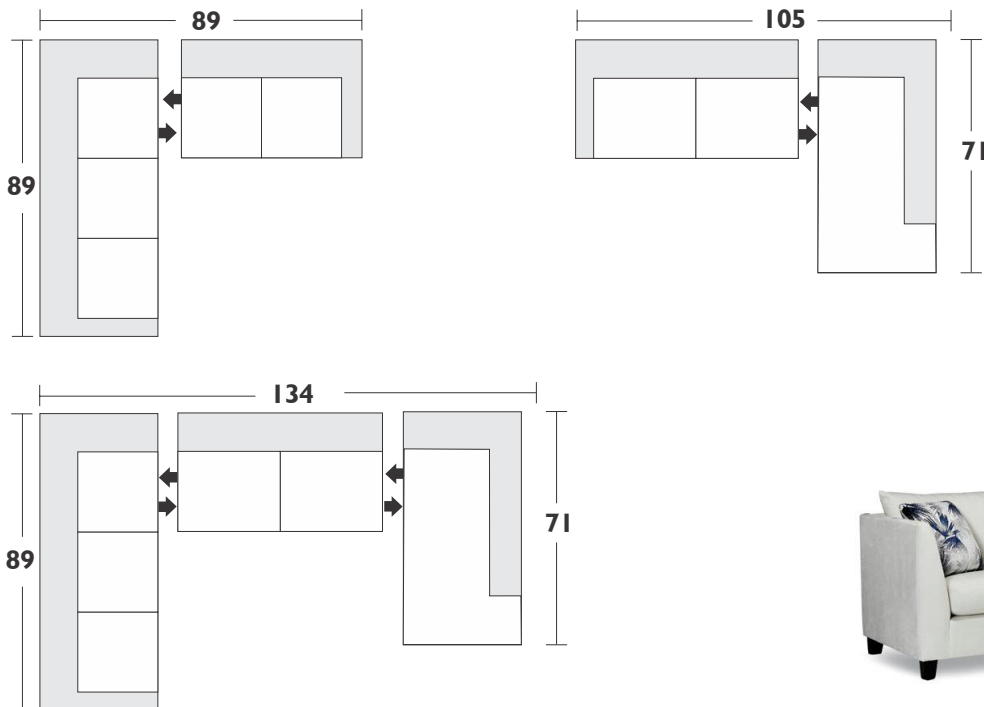

Configuration Suggestions

Style Sabra